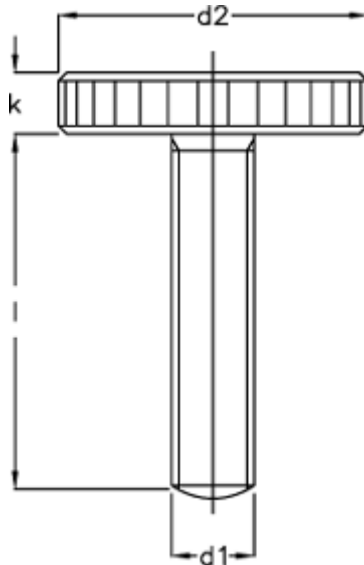

Article number: 20701588

Description: E+G Flat knurled thumb screw DIN 653-M3-16

Measures

d1 = M3

d2 = 12

K = 2.5

Length l = 16